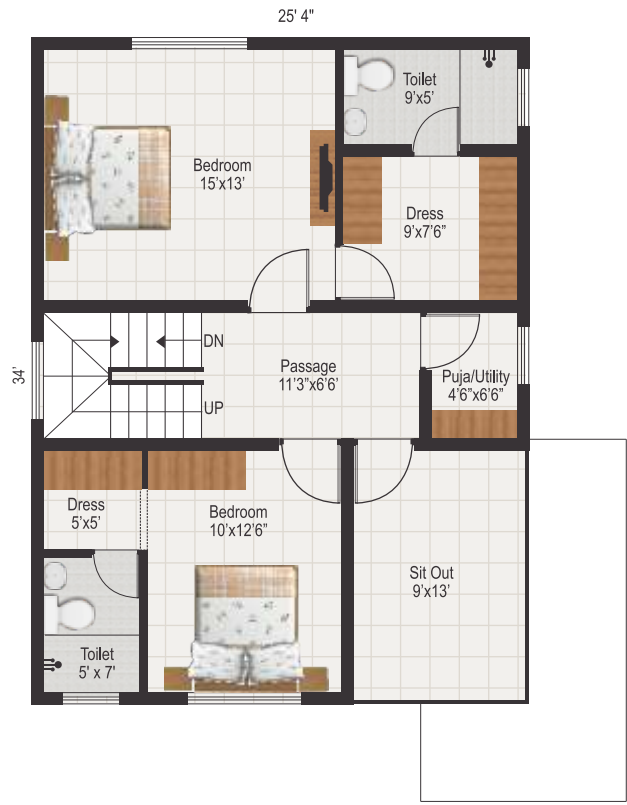

VILLA ORCHIDS

KOWKUR, BOLLARUM
SECUNDERABAD

TYPE - A1

Ground Floor Plan

First Floor Plan

Total Area : 1940 sft.